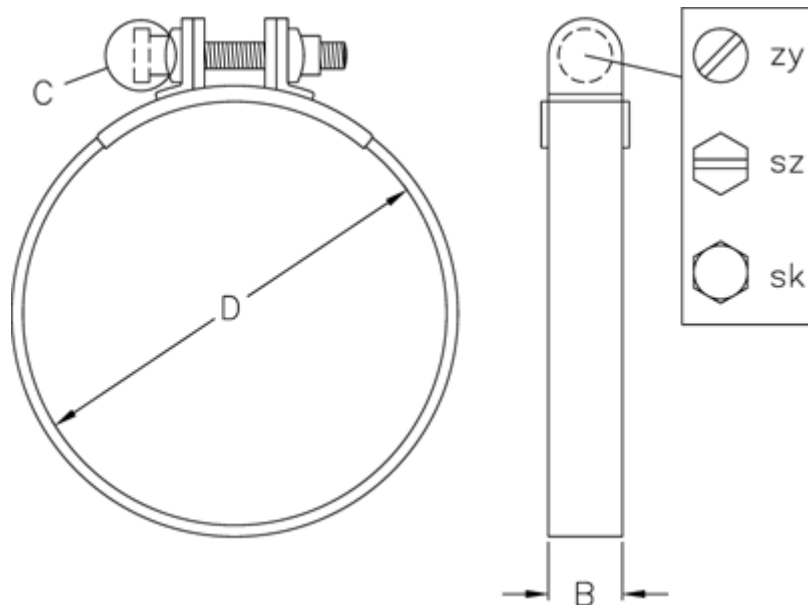

Data Sheet

Article number: 02150000055

Description: Sealing Clamp S 55 W1

Measures

C (screw type) = SZ

Diameter D = 55

Width B = 20